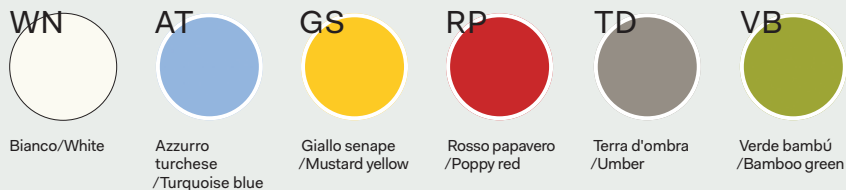

Contenitori/Storage units

Scocca, ripiani e top sp. 1.8 cm, in melaminico/Body, shelves, top 1.8 cm thick, in melamine

Schiena e ante sp.1.8 cm, in melaminico con bordi perimetrali in ABS sp. 0.15 cm colore bianco /Back panels and doors 1.8 cm thick, in melamine with white-coloured 0.15 cm ABS edge-profiles

Ante e frontali cassetti sp. 1.8 cm, in melaminico con bordo ABS sp. 0.15 cm in tinta/Doors and drawers fronts 1.8 cm thick, in melamine with ABS edge-profiles 0.15 cm thick, in same color

Note

 Fino ad esaurimento/Until exhaustion.