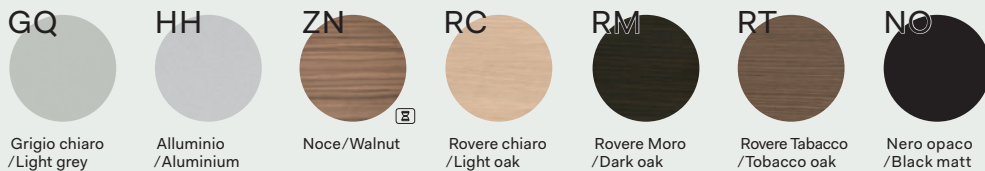

Contenitori/Storage units

Scocca, ripiani e top sp. 1.8 cm, in melaminico/Body, shelves, top 1.8 cm thick, in melamine

Schiena e ante sp.1.8 cm, in melaminico con bordi perimetrali in ABS sp. 0.15 cm colore bianco /Back panels and doors 1.8 cm thick, in melamine with white-coloured 0.15 cm ABS edge-profiles

Ante e frontali cassetti sp. 1.8 cm, in melaminico con bordo ABS sp. 0.15 cm in tinta/Doors and drawers fronts 1.8 cm thick, in melamine with ABS edge-profiles 0.15 cm thick, in same color

Note

 Fino ad esaurimento/Until exhaustion.