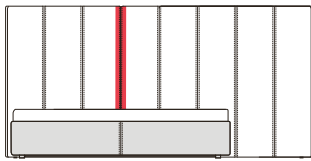

Example 3 / Esempio 3

S114A + D190A + L30NY
304 X H. 146 X 225 / 120 X H. 57 X 89"

S114A D190A
114 / 45" 190 / 75"

L30NY
Sommier 208 / 82"

mattress 76" x 80"
materasso 193 x 203.5

Example 4 / Esempio 4

S038B + E114B + D038B + L05NY
190 X H. 122 X 220 / 75 X H. 48 X 87"

S038B E114B D038B
38 / 15" 114 / 45" 38 / 15"