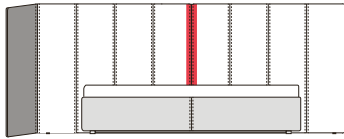

NEW YORK NIGHT

Some options / Alcuni esempi di composizione

Example 1 / Esempio 1

S038B + S152B + D152B + L30NY
342 X H. 122 X 225 / 135 X H. 48 X 89"

S038B S152B D152B
38 / 15" 152 / 60" 152 / 60"

L30NY
Sommier 208 / 82"

mattress 76" x 80"
materasso 193 x 203.5

Example 2 / Esempio 2

S190B + D152A + D038A + L30NY
380 X H. 122 - 146 X 225 / 150 X H. 48 - 57 X 89"

S190B D152A D038A
190 / 75" 152 / 60" 38 / 15"