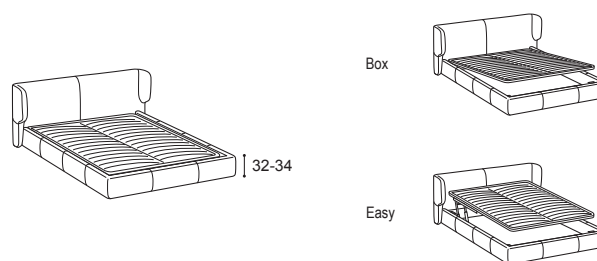

Set biancheria da letto e coprirete disponibili nella sezione accessori per letti.

TECHNICAL INFORMATION

Structure: 1

Elements of the headboard in pinewood, headboard sides, bed frame sides and footboard in particle board panels in class E1 and particulars in osb panels.

Height-adjustment option for the bedbase that supports the mattress, allowing total or partial integration for beds without mechanism.

For characteristics related to the materials used, see the technical section at the end of the pricelist.

Bed linen and bed-base cover set available in the section "Bed accessories"

Versioni disponibili (per dimensioni selezionate)

Available versions (by selected dimensions)

Disponibile per materasso da:
Available for mattress: