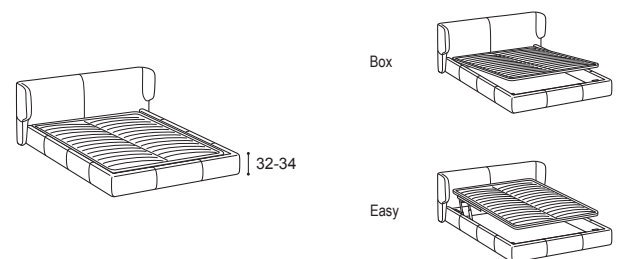

Set biancheria da letto e coprirete disponibili nella sezione accessori per letti.

TECHNICAL INFORMATION

Structure: 1

Elements of the headboard in pinewood, headboard sides, bed frame sides and footboard in particle board panels in class E1 and particulars in osb panels.

Height-adjustment option for the bedbase that supports the mattress, allowing total or partial integration for beds without mechanism.

For characteristics related to the materials used, see the technical section at the end of the pricelist.

Bed linen and bed-base cover set available in the section "Bed accessories"

Versioni disponibili (per dimensioni selezionate)

Available versions (by selected dimensions)

Disponibile per materasso da:
Available for mattress: