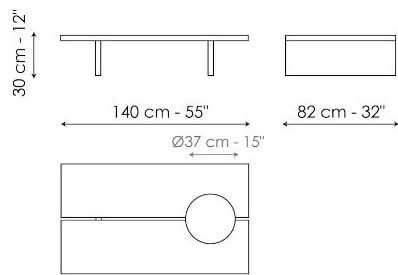

Data sheet

Moon 82 x 82

Width: 82cm

Depth: 82cm

Height: 30cm

Moon 140 x 82

Width: 140cm

Depth: 82cm

Height: 30cm

Finishes

FRAME

Wood

Veneered wood
Walnut Canaletto

Veneered wood
Coal oak

ROUND INSERT

Ceramic