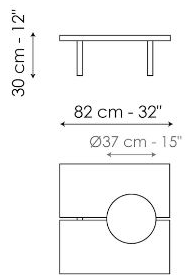

Data sheet

Moon 82 x 82

Width: 82cm

Depth: 82cm

Height: 30cm

Moon 140 x 82

Width: 140cm

Depth: 82cm

Height: 30cm

Finishes

FRAME

Wood

Veneered wood
Walnut Canaletto

Veneered wood
Coal oak

ROUND INSERT

Ceramic