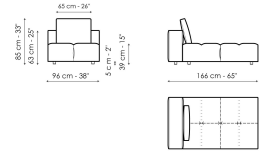

**Data sheet**

**Center section 96x96**  
 Width: 96cm  
 Depth: 96cm  
 Height: 85cm

**Center section 144x96**  
 Width: 96cm  
 Depth: 144cm  
 Height: 85cm

**Center section 140x122**  
 Width: 122cm  
 Depth: 140cm  
 Height: 85cm

**Corner 96x96**  
 Width: 96cm  
 Depth: 96cm  
 Height: 85cm

**Chaise longue**  
 Width: 96cm  
 Depth: 166cm  
 Height: 85cm

**Penisola 140x96**  
 Width: 96cm  
 Depth: 144cm  
 Height: 85cm

**Penisola 140x122**  
 Width: 122cm  
 Depth: 140cm  
 Height: 85cm

**Penisola 96x70**  
 Width: 70cm  
 Depth: 96cm  
 Height: 39cm

**Penisola 144x70**  
 Width: 70cm  
 Depth: 144cm  
 Height: 39cm

**Penisola 140x96**  
 Width: 96cm  
 Depth: 140cm  
 Height: 39cm

**Pouf 96x70**  
 Width: 70cm  
 Depth: 96cm  
 Height: 39cm

**Pouf 144x70**  
 Width: 70cm  
 Depth: 144cm  
 Height: 39cm

**Pouf 140x96**  
 Width: 96cm  
 Depth: 140cm  
 Height: 39cm

**Armrest**  
 Width: 26cm  
 Depth: 96cm  
 Height: 53cm

**Backrest 96**  
 Width: 26cm  
 Depth: 96cm  
 Height: 63cm