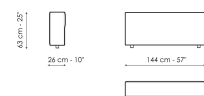

Backrest 144
Width: 26cm
Depth: 144cm
Height: 63cm

Cover

Fabric - 900