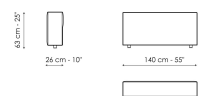

**Data sheet**

**Center section 96x96**  
 Width: 96cm  
 Depth: 96cm  
 Height: 85cm

**Center section 144x96**  
 Width: 96cm  
 Depth: 144cm  
 Height: 85cm

**Center section 140x122**  
 Width: 122cm  
 Depth: 140cm  
 Height: 85cm

**Corner 96x96**  
 Width: 96cm  
 Depth: 96cm  
 Height: 85cm

**Chaise longue**  
 Width: 96cm  
 Depth: 166cm  
 Height: 85cm

**Penisola 140x96**  
 Width: 96cm  
 Depth: 144cm  
 Height: 85cm

**Penisola 140x122**  
 Width: 122cm  
 Depth: 140cm  
 Height: 85cm

**Penisola 96x70**  
 Width: 70cm  
 Depth: 96cm  
 Height: 39cm

**Penisola 144x70**  
 Width: 70cm  
 Depth: 144cm  
 Height: 39cm

**Penisola 140x96**  
 Width: 96cm  
 Depth: 140cm  
 Height: 39cm

**Pouf 96x70**  
 Width: 70cm  
 Depth: 96cm  
 Height: 39cm

**Pouf 144x70**  
 Width: 70cm  
 Depth: 144cm  
 Height: 39cm

**Pouf 140x96**  
 Width: 96cm  
 Depth: 140cm  
 Height: 39cm

**Armrest**  
 Width: 26cm  
 Depth: 96cm  
 Height: 53cm

**Backrest 96**  
 Width: 26cm  
 Depth: 96cm  
 Height: 63cm