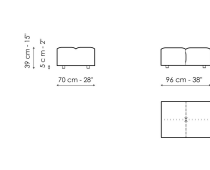

**Data sheet**

**Center section 96x96**  
 Width: 96cm  
 Depth: 96cm  
 Height: 85cm

**Center section 144x96**  
 Width: 96cm  
 Depth: 144cm  
 Height: 85cm

**Center section 140x122**  
 Width: 122cm  
 Depth: 140cm  
 Height: 85cm

**Corner 96x96**  
 Width: 96cm  
 Depth: 96cm  
 Height: 85cm

**Chaise longue**  
 Width: 96cm  
 Depth: 166cm  
 Height: 85cm

**Penisola 140x96**  
 Width: 96cm  
 Depth: 144cm  
 Height: 85cm

**Penisola 140x122**  
 Width: 122cm  
 Depth: 140cm  
 Height: 85cm

**Penisola 96x70**  
 Width: 70cm  
 Depth: 96cm  
 Height: 39cm

**Penisola 144x70**  
 Width: 70cm  
 Depth: 144cm  
 Height: 39cm

**Penisola 140x96**  
 Width: 96cm  
 Depth: 140cm  
 Height: 39cm

**Pouf 96x70**  
 Width: 70cm  
 Depth: 96cm  
 Height: 39cm

**Pouf 144x70**  
 Width: 70cm  
 Depth: 144cm  
 Height: 39cm

**Pouf 140x96**  
 Width: 96cm  
 Depth: 140cm  
 Height: 39cm

**Armrest**  
 Width: 26cm  
 Depth: 96cm  
 Height: 53cm

**Backrest 96**  
 Width: 26cm  
 Depth: 96cm  
 Height: 63cm