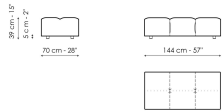

**Data sheet**

**Center section 96x96**  
 Width: 96cm  
 Depth: 96cm  
 Height: 85cm

**Center section 144x96**  
 Width: 96cm  
 Depth: 144cm  
 Height: 85cm

**Center section 140x122**  
 Width: 122cm  
 Depth: 140cm  
 Height: 85cm

**Corner 96x96**  
 Width: 96cm  
 Depth: 96cm  
 Height: 85cm

**Chaise longue**  
 Width: 96cm  
 Depth: 166cm  
 Height: 85cm

**Penisola 140x96**  
 Width: 96cm  
 Depth: 144cm  
 Height: 85cm

**Penisola 140x122**  
 Width: 122cm  
 Depth: 140cm  
 Height: 85cm

**Penisola 96x70**  
 Width: 70cm  
 Depth: 96cm  
 Height: 39cm

**Penisola 144x70**  
 Width: 70cm  
 Depth: 144cm  
 Height: 39cm

**Penisola 140x96**  
 Width: 96cm  
 Depth: 140cm  
 Height: 39cm

**Pouf 96x70**  
 Width: 70cm  
 Depth: 96cm  
 Height: 39cm

**Pouf 144x70**  
 Width: 70cm  
 Depth: 144cm  
 Height: 39cm

**Pouf 140x96**  
 Width: 96cm  
 Depth: 140cm  
 Height: 39cm

**Armrest**  
 Width: 26cm  
 Depth: 96cm  
 Height: 53cm

**Backrest 96**  
 Width: 26cm  
 Depth: 96cm  
 Height: 63cm