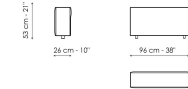

**Data sheet**

**Center section 96x96**  
 Width: 96cm  
 Depth: 96cm  
 Height: 85cm

**Center section 144x96**  
 Width: 96cm  
 Depth: 144cm  
 Height: 85cm

**Center section 140x122**  
 Width: 122cm  
 Depth: 140cm  
 Height: 85cm

**Corner 96x96**  
 Width: 96cm  
 Depth: 96cm  
 Height: 85cm

**Chaise longue**  
 Width: 96cm  
 Depth: 166cm  
 Height: 85cm

**Penisola 140x96**  
 Width: 96cm  
 Depth: 144cm  
 Height: 85cm

**Penisola 140x122**  
 Width: 122cm  
 Depth: 140cm  
 Height: 85cm

**Penisola 96x70**  
 Width: 70cm  
 Depth: 96cm  
 Height: 39cm

**Penisola 144x70**  
 Width: 70cm  
 Depth: 144cm  
 Height: 39cm

**Penisola 140x96**  
 Width: 96cm  
 Depth: 140cm  
 Height: 39cm

**Pouf 96x70**  
 Width: 70cm  
 Depth: 96cm  
 Height: 39cm

**Pouf 144x70**  
 Width: 70cm  
 Depth: 144cm  
 Height: 39cm

**Pouf 140x96**  
 Width: 96cm  
 Depth: 140cm  
 Height: 39cm

**Armrest**  
 Width: 26cm  
 Depth: 96cm  
 Height: 53cm

**Backrest 96**  
 Width: 26cm  
 Depth: 96cm  
 Height: 63cm