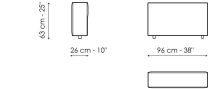

**Data sheet**

**Center section 96x96**  
 Width: 96cm  
 Depth: 96cm  
 Height: 85cm

**Center section 144x96**  
 Width: 96cm  
 Depth: 144cm  
 Height: 85cm

**Center section 140x122**  
 Width: 122cm  
 Depth: 140cm  
 Height: 85cm

**Corner 96x96**  
 Width: 96cm  
 Depth: 96cm  
 Height: 85cm

**Chaise longue**  
 Width: 96cm  
 Depth: 166cm  
 Height: 85cm

**Penisola 140x96**  
 Width: 96cm  
 Depth: 144cm  
 Height: 85cm

**Penisola 140x122**  
 Width: 122cm  
 Depth: 140cm  
 Height: 85cm

**Penisola 96x70**  
 Width: 70cm  
 Depth: 96cm  
 Height: 39cm

**Penisola 144x70**  
 Width: 70cm  
 Depth: 144cm  
 Height: 39cm

**Penisola 140x96**  
 Width: 96cm  
 Depth: 140cm  
 Height: 39cm

**Pouf 96x70**  
 Width: 70cm  
 Depth: 96cm  
 Height: 39cm

**Pouf 144x70**  
 Width: 70cm  
 Depth: 144cm  
 Height: 39cm

**Pouf 140x96**  
 Width: 96cm  
 Depth: 140cm  
 Height: 39cm

**Armrest**  
 Width: 26cm  
 Depth: 96cm  
 Height: 53cm

**Backrest 96**  
 Width: 26cm  
 Depth: 96cm  
 Height: 63cm