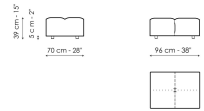

**Data sheet**

**Center section 96x96**  
 Width: 96cm  
 Depth: 96cm  
 Height: 85cm

**Center section 144x96**  
 Width: 96cm  
 Depth: 144cm  
 Height: 85cm

**Center section 140x122**  
 Width: 122cm  
 Depth: 140cm  
 Height: 85cm

**Corner 96x96**  
 Width: 96cm  
 Depth: 96cm  
 Height: 85cm

**Chaise longue**  
 Width: 96cm  
 Depth: 166cm  
 Height: 85cm

**Penisola 140x96**  
 Width: 96cm  
 Depth: 144cm  
 Height: 85cm

**Penisola 140x122**  
 Width: 122cm  
 Depth: 140cm  
 Height: 85cm

**Penisola 96x70**  
 Width: 70cm  
 Depth: 96cm  
 Height: 39cm

**Penisola 144x70**  
 Width: 70cm  
 Depth: 144cm  
 Height: 39cm

**Penisola 140x96**  
 Width: 96cm  
 Depth: 140cm  
 Height: 39cm

**Pouf 96x70**  
 Width: 70cm  
 Depth: 96cm  
 Height: 39cm

**Pouf 144x70**  
 Width: 70cm  
 Depth: 144cm  
 Height: 39cm

**Pouf 140x96**  
 Width: 96cm  
 Depth: 140cm  
 Height: 39cm

**Armrest**  
 Width: 26cm  
 Depth: 96cm  
 Height: 53cm

**Backrest 96**  
 Width: 26cm  
 Depth: 96cm  
 Height: 63cm