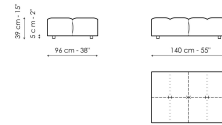

**Data sheet**

**Center section 96x96**  
 Width: 96cm  
 Depth: 96cm  
 Height: 85cm

**Center section 144x96**  
 Width: 96cm  
 Depth: 144cm  
 Height: 85cm

**Center section 140x122**  
 Width: 122cm  
 Depth: 140cm  
 Height: 85cm

**Corner 96x96**  
 Width: 96cm  
 Depth: 96cm  
 Height: 85cm

**Chaise longue**  
 Width: 96cm  
 Depth: 166cm  
 Height: 85cm

**Penisola 140x96**  
 Width: 96cm  
 Depth: 144cm  
 Height: 85cm

**Penisola 140x122**  
 Width: 122cm  
 Depth: 140cm  
 Height: 85cm

**Penisola 96x70**  
 Width: 70cm  
 Depth: 96cm  
 Height: 39cm

**Penisola 144x70**  
 Width: 70cm  
 Depth: 144cm  
 Height: 39cm

**Penisola 140x96**  
 Width: 96cm  
 Depth: 140cm  
 Height: 39cm

**Pouf 96x70**  
 Width: 70cm  
 Depth: 96cm  
 Height: 39cm

**Pouf 144x70**  
 Width: 70cm  
 Depth: 144cm  
 Height: 39cm

**Pouf 140x96**  
 Width: 96cm  
 Depth: 140cm  
 Height: 39cm

**Armrest**  
 Width: 26cm  
 Depth: 96cm  
 Height: 53cm

**Backrest 96**  
 Width: 26cm  
 Depth: 96cm  
 Height: 63cm