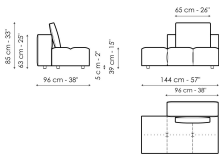

**Data sheet**

**Center section 96x96**  
 Width: 96cm  
 Depth: 96cm  
 Height: 85cm

**Center section 144x96**  
 Width: 96cm  
 Depth: 144cm  
 Height: 85cm

**Center section 140x122**  
 Width: 122cm  
 Depth: 140cm  
 Height: 85cm

**Corner 96x96**  
 Width: 96cm  
 Depth: 96cm  
 Height: 85cm

**Chaise longue**  
 Width: 96cm  
 Depth: 166cm  
 Height: 85cm

**Penisola 140x96**  
 Width: 96cm  
 Depth: 144cm  
 Height: 85cm

**Penisola 140x122**  
 Width: 122cm  
 Depth: 140cm  
 Height: 85cm

**Penisola 96x70**  
 Width: 70cm  
 Depth: 96cm  
 Height: 39cm

**Penisola 144x70**  
 Width: 70cm  
 Depth: 144cm  
 Height: 39cm

**Penisola 140x96**  
 Width: 96cm  
 Depth: 140cm  
 Height: 39cm

**Pouf 96x70**  
 Width: 70cm  
 Depth: 96cm  
 Height: 39cm

**Pouf 144x70**  
 Width: 70cm  
 Depth: 144cm  
 Height: 39cm

**Pouf 140x96**  
 Width: 96cm  
 Depth: 140cm  
 Height: 39cm

**Armrest**  
 Width: 26cm  
 Depth: 96cm  
 Height: 53cm

**Backrest 96**  
 Width: 26cm  
 Depth: 96cm  
 Height: 63cm