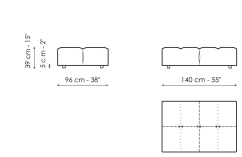

**Data sheet**

**Center section 96x96**  
 Width: 96cm  
 Depth: 96cm  
 Height: 85cm

**Center section 144x96**  
 Width: 96cm  
 Depth: 144cm  
 Height: 85cm

**Center section 140x122**  
 Width: 122cm  
 Depth: 140cm  
 Height: 85cm

**Corner 96x96**  
 Width: 96cm  
 Depth: 96cm  
 Height: 85cm

**Chaise longue**  
 Width: 96cm  
 Depth: 166cm  
 Height: 85cm

**Penisola 140x96**  
 Width: 96cm  
 Depth: 144cm  
 Height: 85cm

**Penisola 140x122**  
 Width: 122cm  
 Depth: 140cm  
 Height: 85cm

**Penisola 96x70**  
 Width: 70cm  
 Depth: 96cm  
 Height: 39cm

**Penisola 144x70**  
 Width: 70cm  
 Depth: 144cm  
 Height: 39cm

**Penisola 140x96**  
 Width: 96cm  
 Depth: 140cm  
 Height: 39cm

**Pouf 96x70**  
 Width: 70cm  
 Depth: 96cm  
 Height: 39cm

**Pouf 144x70**  
 Width: 70cm  
 Depth: 144cm  
 Height: 39cm

**Pouf 140x96**  
 Width: 96cm  
 Depth: 140cm  
 Height: 39cm

**Armrest**  
 Width: 26cm  
 Depth: 96cm  
 Height: 53cm

**Backrest 96**  
 Width: 26cm  
 Depth: 96cm  
 Height: 63cm