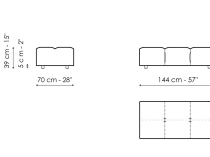

**Data sheet**

**Center section 96x96**  
 Width: 96cm  
 Depth: 96cm  
 Height: 85cm

**Center section 144x96**  
 Width: 96cm  
 Depth: 144cm  
 Height: 85cm

**Center section 140x122**  
 Width: 122cm  
 Depth: 140cm  
 Height: 85cm

**Corner 96x96**  
 Width: 96cm  
 Depth: 96cm  
 Height: 85cm

**Chaise longue**  
 Width: 96cm  
 Depth: 166cm  
 Height: 85cm

**Penisola 140x96**  
 Width: 96cm  
 Depth: 144cm  
 Height: 85cm

**Penisola 140x122**  
 Width: 122cm  
 Depth: 140cm  
 Height: 85cm

**Penisola 96x70**  
 Width: 70cm  
 Depth: 96cm  
 Height: 39cm

**Penisola 144x70**  
 Width: 70cm  
 Depth: 144cm  
 Height: 39cm

**Penisola 140x96**  
 Width: 96cm  
 Depth: 140cm  
 Height: 39cm

**Pouf 96x70**  
 Width: 70cm  
 Depth: 96cm  
 Height: 39cm

**Pouf 144x70**  
 Width: 70cm  
 Depth: 144cm  
 Height: 39cm

**Pouf 140x96**  
 Width: 96cm  
 Depth: 140cm  
 Height: 39cm

**Armrest**  
 Width: 26cm  
 Depth: 96cm  
 Height: 53cm

**Backrest 96**  
 Width: 26cm  
 Depth: 96cm  
 Height: 63cm