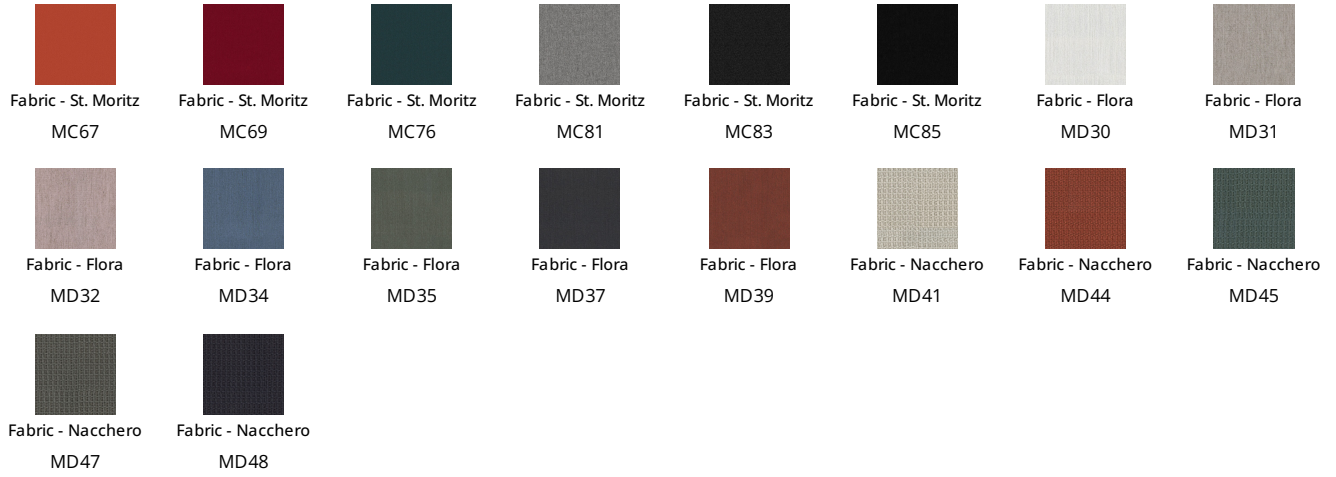

Fabric - Special

Leather

Eco Leather