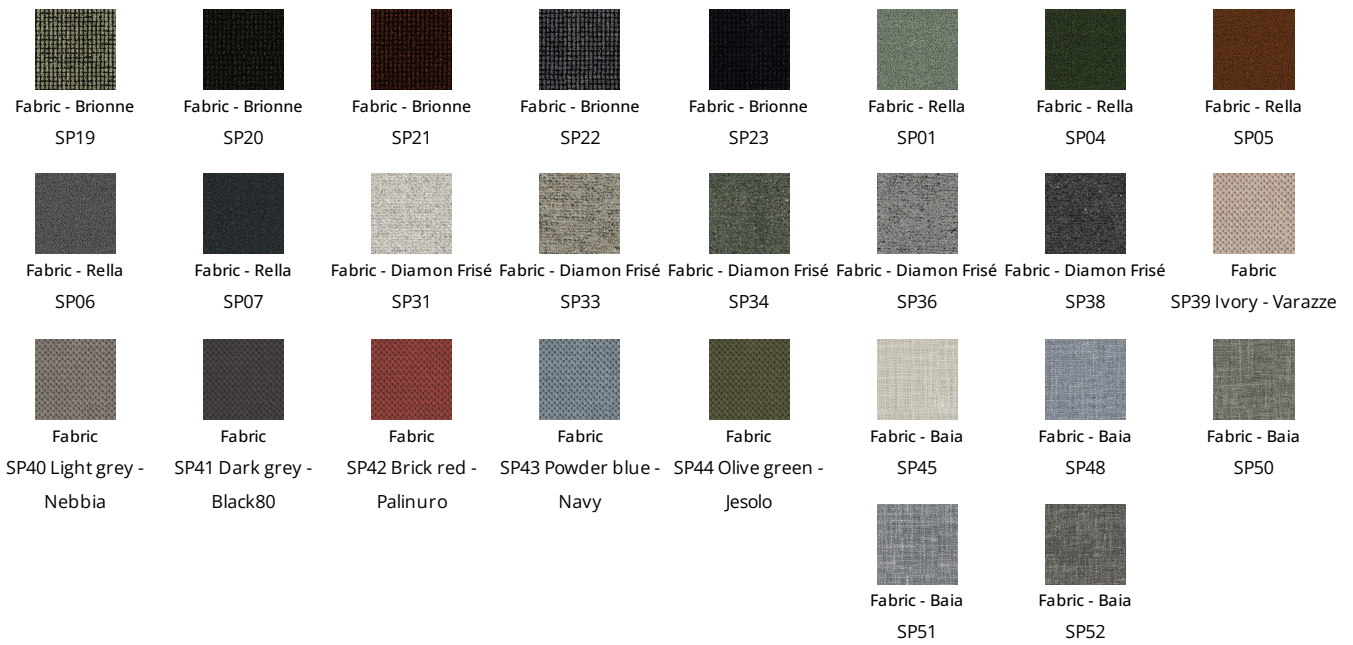

Fabric - Special