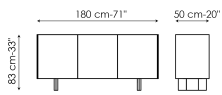

Data sheet

Width: 180cm
Depth: 50cm
Height: 65cm

Width: 180cm
Depth: 50cm
Height: 83cm

Width: 240cm
Depth: 50cm
Height: 65cm

Width: 240cm
Depth: 50cm
Height: 83cm

Top

Ceramic

Silk finish ceramic
Calacatta macchia
vecchia