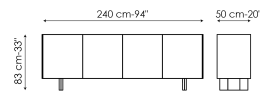

Data sheet

Width: 180cm
Depth: 50cm
Height: 65cm

Width: 180cm
Depth: 50cm
Height: 83cm

Width: 240cm
Depth: 50cm
Height: 65cm

Width: 240cm
Depth: 50cm
Height: 83cm

Top

Ceramic

Silk finish ceramic
Calacatta macchia
vecchia