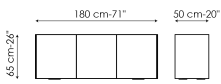

Data sheet

Width: 180cm
Depth: 50cm
Height: 65cm

Width: 180cm
Depth: 50cm
Height: 83cm

Width: 240cm
Depth: 50cm
Height: 65cm

Width: 240cm
Depth: 50cm
Height: 83cm

Top

Ceramic

Silk finish ceramic
Calacatta macchia
vecchia