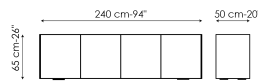

Data sheet

Width: 180cm
Depth: 50cm
Height: 65cm

Width: 180cm
Depth: 50cm
Height: 83cm

Width: 240cm
Depth: 50cm
Height: 65cm

Width: 240cm
Depth: 50cm
Height: 83cm

Top

Ceramic

Silk finish ceramic
Calacatta macchia
vecchia