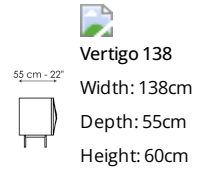

Data sheet

Vertigo 208
 Width: 208cm
 Depth: 55cm
 Height: 72cm

Vertigo 208
 Width: 208cm
 Depth: 55cm
 Height: 60cm

Vertigo 138
 Width: 138cm
 Depth: 55cm
 Height: 72cm

Outside frame

Wood

Lacquered wood
 Mat bronze