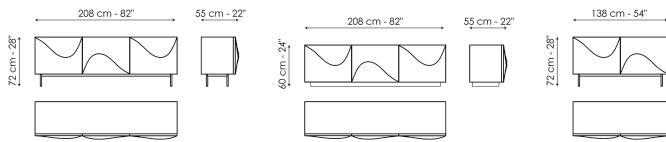

BONALDO

Vertigo

Inspired by the poster for Alfred Hitchcock's film of the same name, the Vertigo sideboard is distinguished by the soft wave that characterizes the front doors, creating a flow of movement on the surface that softens the rigorous design of the unit. The metal base consists of four seemingly slender feet that give the entire unit a sense of lightness. The Vertigo sideboard is available in three

Data sheet

Vertigo 208
 Width: 208cm
 Depth: 55cm
 Height: 72cm

Vertigo 208
 Width: 208cm
 Depth: 55cm
 Height: 60cm

Vertigo 138
 Width: 138cm
 Depth: 55cm
 Height: 72cm

Outside frame

Wood

Lacquered wood
 Mat bronze