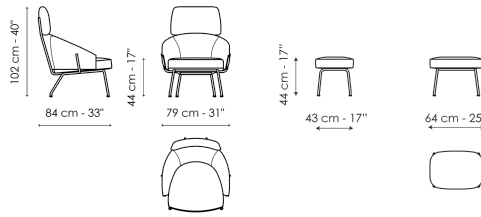

### Bahia armchair

Width: 79cm

Depth: 79cm

Height: 72cm

### Bahia armchair hi

Width: 79cm

Depth: 84cm

Height: 102cm

### Bahia armchair pouf

Width: 64cm

Depth: 43cm

Height: 44cm