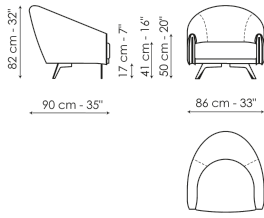

Data sheet

Saddle armchair

Width: 86cm

Depth: 90cm

Height: 82cm

Cover

Fabric - 900

Fabric - Azimut
9B02