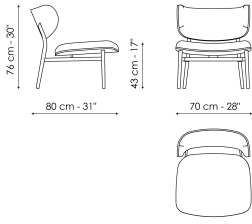

welcoming and contemporary overall image. Discreet and elegant, the Noor lounge armchair contributes to the creation of a comfortable and convivial space, ideal in a living room or study.

Data sheet

Noor lounge
 Width: 82cm
 Depth: 70cm
 Height: 76cm