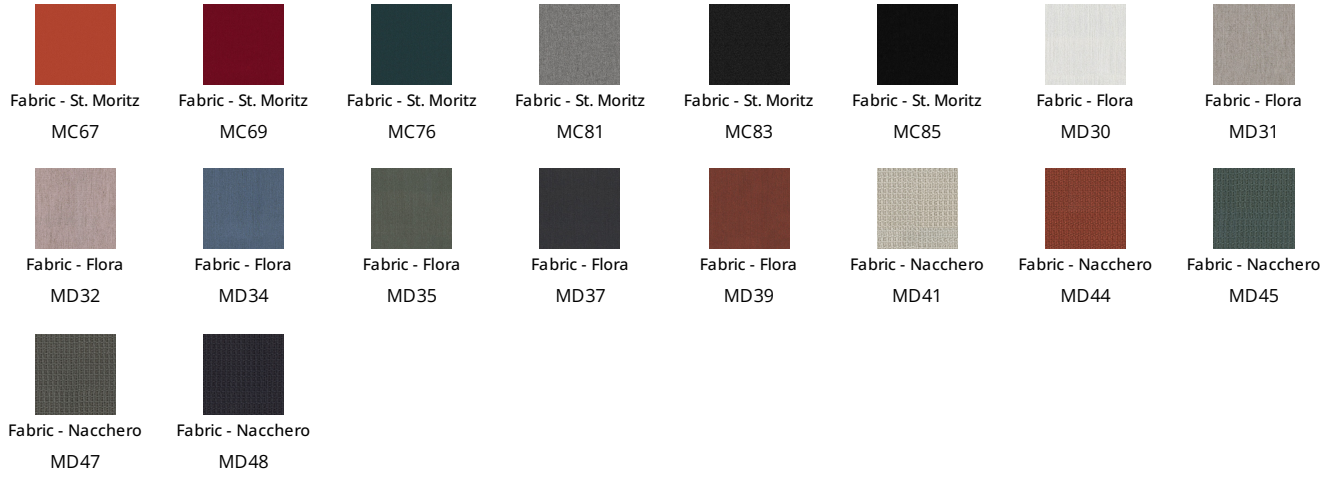

Fabric - Azimut
9B22

Fabric - Azimut
9B26

Fabric - Azimut
9B36

Fabric - Azimut
9B39

Fabric - Azimut
9B42

Fabric - Azimut
9B44

Fabric - Azimut
9B48

Fabric - Must

Fabric - Rico
MA02

Fabric - Rico
MA04

Fabric - Rico
MA07

Fabric - Rico
MA09

Fabric - Rico
MA11

Fabric - Rico
MA20

Fabric - Rico
MA22

Fabric - Rico
MC39

Fabric - Boemian
MC40

Fabric - Boemian
MC43

Fabric - Boemian
MC46

Fabric - Boemian
MC49

Fabric - Boemian
MC47

Fabric - St. Moritz
MC60

Fabric - St. Moritz
MC61

Fabric - St. Moritz
MC62

Fabric - Special

Feet

Wood

The samples above represent the complete range of materials and finishes available for this product (regardless of the top shape or size, in the case of tables). Fabrics, eco-leather, leather and emery leather shown in this website are a selection. Colors and finishes are approximate and may slightly differ from actual ones. Please visit Bonaldo dealers to see the complete sample collection and get further details about our products.