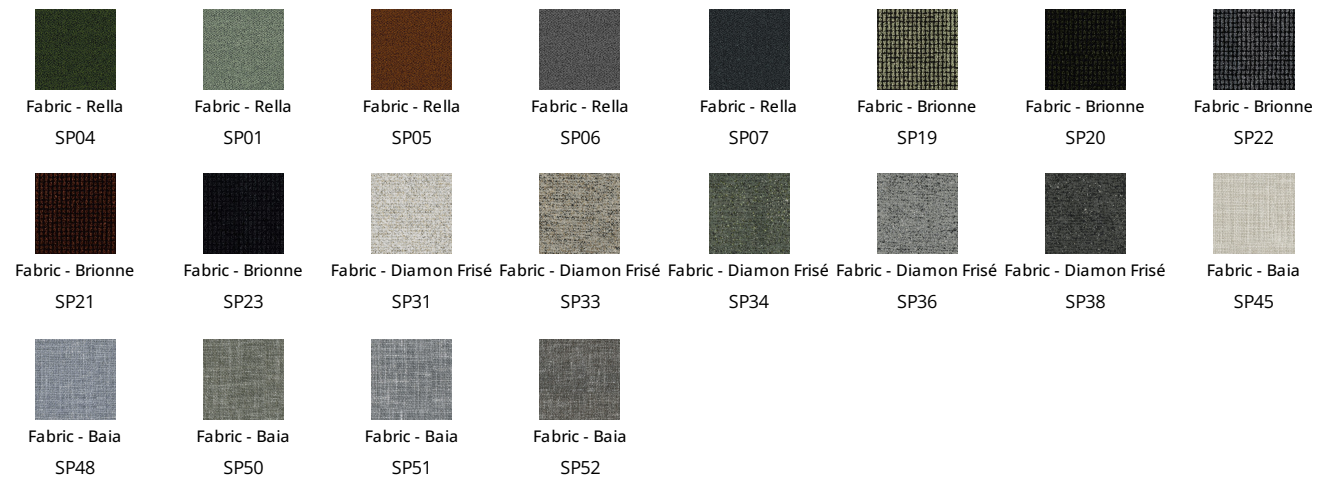

Fabric - Azimut
9B22

Fabric - Azimut
9B26

Fabric - Azimut
9B36

Fabric - Azimut
9B39

Fabric - Azimut
9B42

Fabric - Azimut
9B44

Fabric - Azimut
9B48

Fabric - Must

Fabric - Rico
MA02

Fabric - Rico
MA04

Fabric - Rico
MA07

Fabric - Rico
MA09

Fabric - Rico
MA11

Fabric - Rico
MA20

Fabric - Rico
MA22

Fabric - Rico
MC39

Fabric - Boemian
MC40

Fabric - Boemian
MC43

Fabric - Boemian
MC46

Fabric - Boemian
MC49

Fabric - Boemian
MC47

Fabric - St. Moritz
MC60

Fabric - St. Moritz
MC61

Fabric - St. Moritz
MC62

Fabric - Special

Feet

Wood

The samples above represent the complete range of materials and finishes available for this product (regardless of the top shape or size, in the case of tables). Fabrics, eco-leather, leather and emery leather shown in this website are a selection. Colors and finishes are approximate and may slightly differ from actual ones. Please visit Bonaldo dealers to see the complete sample collection and get further details about our products.