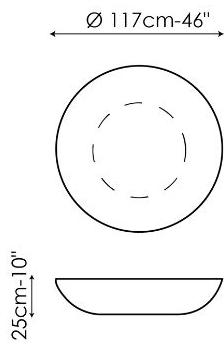

Data sheet

Planet

Width: 96cm
Depth: 96cm
Height: 33cm

Planet light

Width: 96cm
Depth: 96cm
Height: 33cm

Big planet

Width: 117cm
Depth: 117cm
Height: 25cm

Big planet light

Width: 117cm
Depth: 117cm
Height: 25cm

Finishes

TOP - PLANET, BIG PLANET

Opaque Glass

Glass
Extra-light acid-
treated white

Glass
Extra-light acid
treated black

Ceramic

Silk finish ceramic
Calacatta macchia
vecchia