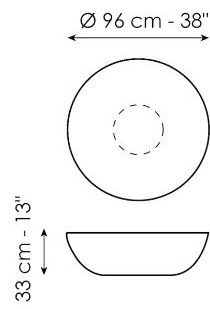

Data sheet

Planet

Width: 96cm
Depth: 96cm
Height: 33cm

Planet light

Width: 96cm
Depth: 96cm
Height: 33cm

Big planet

Width: 117cm
Depth: 117cm
Height: 25cm

Big planet light

Width: 117cm
Depth: 117cm
Height: 25cm

Finishes

TOP - PLANET, BIG PLANET

Opaque Glass

Glass
Extra-light acid-
treated white

Glass
Extra-light acid
treated black

Ceramic

Silk finish ceramic
Calacatta macchia
vecchia