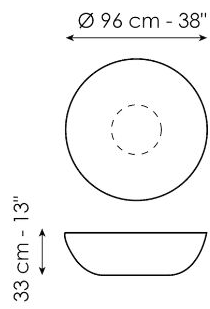

Data sheet

Planet

Width: 96cm
Depth: 96cm
Height: 33cm

Planet light

Width: 96cm
Depth: 96cm
Height: 33cm

Big planet

Width: 117cm
Depth: 117cm
Height: 25cm

Big planet light

Width: 117cm
Depth: 117cm
Height: 25cm

Finishes

TOP - PLANET, BIG PLANET

Opaque Glass

Glass
Extra-light acid-
treated white

Glass
Extra-light acid
treated black

Ceramic

Silk finish ceramic
Calacatta macchia
vecchia