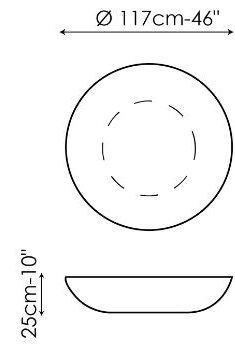

Data sheet

Planet

Width: 96cm
Depth: 96cm
Height: 33cm

Planet light

Width: 96cm
Depth: 96cm
Height: 33cm

Big planet

Width: 117cm
Depth: 117cm
Height: 25cm

Big planet light

Width: 117cm
Depth: 117cm
Height: 25cm

Finishes

TOP - PLANET, BIG PLANET

Opaque Glass

Glass
Extra-light acid-
treated white

Glass
Extra-light acid
treated black

Ceramic

Silk finish ceramic
Calacatta macchia
vecchia