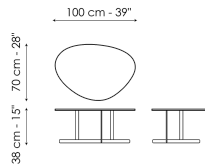

contrast expressed with the utmost lightness. They are perfect either positioned in the middle of the room or to the side of the sofa.

Data sheet

Kumo 53 low
 Width: 53cm
 Depth: 44cm
 Height: 45/48cm

Kumo 100
 Width: 100cm
 Depth: 70cm
 Height: 38cm

Kumo 120
 Width: 120cm
 Depth: 65cm
 Height: 33cm

Kumo 151
 Width: 151cm
 Depth: 68cm
 Height: 33cm

Top - Kumo 151, Kumo 120

Wood

Veneered wood
Walnut Canaletto

Veneered wood
Coal ash

Top - Kumo 100

Ceramic