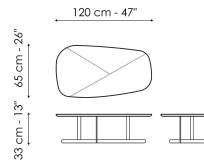

contrast expressed with the utmost lightness. They are perfect either positioned in the middle of the room or to the side of the sofa.

Data sheet

Kumo 53 low
 Width: 53cm
 Depth: 44cm
 Height: 45/48cm

Kumo 100
 Width: 100cm
 Depth: 70cm
 Height: 38cm

Kumo 120
 Width: 120cm
 Depth: 65cm
 Height: 33cm

Kumo 151
 Width: 151cm
 Depth: 68cm
 Height: 33cm

Top - Kumo 151, Kumo 120

Wood

Veneered wood
Walnut Canaletto

Veneered wood
Coal ash

Top - Kumo 100

Ceramic