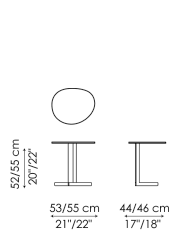

contrast expressed with the utmost lightness. They are perfect either positioned in the middle of the room or to the side of the sofa.

Data sheet

Kumo 53 low
 Width: 53cm
 Depth: 44cm
 Height: 45/48cm

Kumo 100
 Width: 100cm
 Depth: 70cm
 Height: 38cm

Kumo 120
 Width: 120cm
 Depth: 65cm
 Height: 33cm

Kumo 151
 Width: 151cm
 Depth: 68cm
 Height: 33cm

Top - Kumo 151, Kumo 120

Wood

Veneered wood
Walnut Canaletto

Veneered wood
Coal ash

Top - Kumo 100

Ceramic