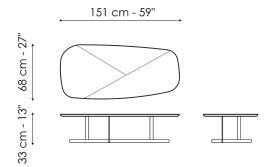

contrast expressed with the utmost lightness. They are perfect either positioned in the middle of the room or to the side of the sofa.

Data sheet

Kumo 53 low
 Width: 53cm
 Depth: 44cm
 Height: 45/48cm

Kumo 100
 Width: 100cm
 Depth: 70cm
 Height: 38cm

Kumo 120
 Width: 120cm
 Depth: 65cm
 Height: 33cm

Kumo 151
 Width: 151cm
 Depth: 68cm
 Height: 33cm

Top - Kumo 151, Kumo 120

Wood

Veneered wood
Walnut Canaletto

Veneered wood
Coal ash

Top - Kumo 100

Ceramic