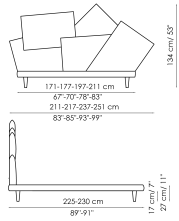

Data sheet

Picabia

Width: 211-217-237-251cm

Depth: 225-230cm

Height: 134cm

Cover

Fabric - 900

Fabric - Azimut
9B02