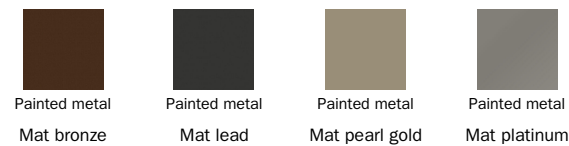

in contrast, in line with personal taste, thereby giving the bed a completely different character depending on the selected combinations. The removable cover is made of fabric or leather. The colour of the wooden feet can be grey anthracite or walnut or made of matt painted metal. Picabia is available in double or single versions.

Plus Metal

The samples above represent the complete range of materials and finishes available for this product (regardless of the top shape or size, in the case of tables). Fabrics, eco-leather, leather and emery leather shown in this website are a selection. Colors and finishes are approximate and may slightly differ from actual ones. Please visit Bonaldo dealers to see the complete sample collection and get further details about our products.