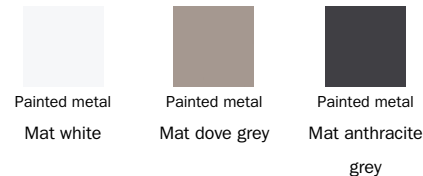

in contrast, in line with personal taste, thereby giving the bed a completely different character depending on the selected combinations. The removable cover is made of fabric or leather. The colour of the wooden feet can be grey anthracite or walnut or made of matt painted metal. Picabia is available in double or single versions.

Fabric - Rico
MA09

Fabric - Rico
MA11

Fabric - Rico
MA20

Fabric - Rico
MA22

Fabric - Rico
MC39

Fabric - St. Moritz
MC60

Fabric - St. Moritz
MC61

Fabric - St. Moritz
MC62

Fabric - St. Moritz
MC67

Fabric - St. Moritz
MC69

Fabric - Special

Leather

Fabric

Feet

Wood

Metal

Plus Metal

The samples above represent the complete range of materials and finishes available for this product (regardless of the top shape or size, in the case of tables). Fabrics, eco-leather, leather and emery leather shown in this website are a selection. Colors and finishes are approximate and may slightly differ from actual ones. Please visit Bonaldo dealers to see the complete sample collection and get further details about our products.