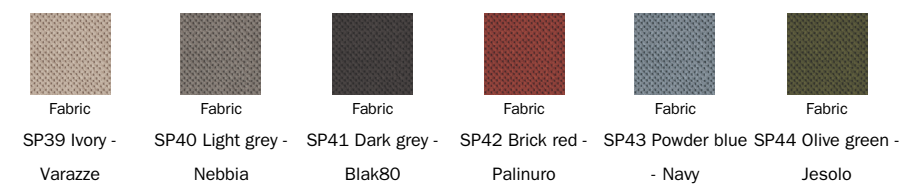

Fabric - Special

Leather

Fabric